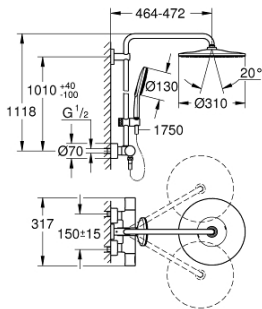

26 648 LS0 RAINSHOWER SYSTEM SISTEM DUȘ CU TERMOSTAT PENTRU MONTARE PE PERETE

DESCRIEREA PRODUSULUI

- compus din:
- braț de duș 450 mm orizontal rotativ
- termostat aparent cu funcție Aquadimmer
- permite selectarea între:
- head shower Rainshower Mono 310 (26 562)
- cu racord cu bilă
- unghi de rotație de $\pm 15^\circ$
- pară de duș Rainshower SmartActive 130 (26 574)
- ajustabil în înălțime cu element culisant
- including performance grip
- furtun de duș Silverflex 1.750 mm (28 388 000)
- **GROHE TurboStat** cartuș compact cu termoelement din ceară
- GROHE SafeStop - oprire de siguranță la 38°C
- limitare opțională de temperatură la 43°C **GROHE SafeStop Plus** inclusă
- fără risc de opărire cu **GROHE CoolTouch**
- pulverizare perfectă cu tehnologia **GROHE DreamSpray**
- **GROHE One-Click Showering** alege pulverizarea cu o apăsare
- finisaj **GROHE StarLight**
- limitator de debit **GROHE EcoJoy** la 9.5 l/min
- **GROHE FastFixation** (piesa de prindere ajustabilă)
- sistem anti-calcar **SpeedClean**
- compatibil cu boilere de la 18 kW/h
- debit minim 7 l/min.